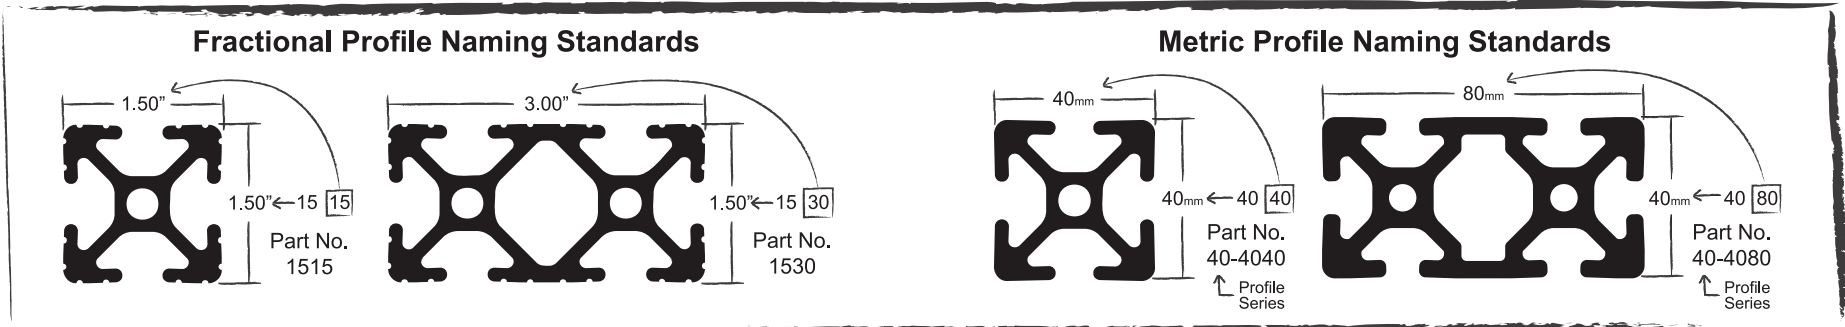

# Series Identification Chart

Series	Root Profile	Key Dimension	Primary Tap Size	Hole to Hole	Centerline to Outside	Slot Width	No. of Profiles
<b>10</b>	1010	1.00"	1/4-20	1.00"	0.50"	6mm	22
<b>15</b>	1515	1.50"	5/16-18	1.50"	0.75"	8mm	35
<b>20</b>	20-2020	20mm	M5	20mm	10mm	5mm	3
<b>25</b>	25-2525	25mm	M6	25mm	12.5mm	6mm	12
<b>30</b>	30-3030	30mm	M8	30mm	15mm	8mm	8
<b>40</b>	40-4040	40mm	M8	40mm	20mm	8mm	24
<b>45</b>	45-4545	45mm	M12	45mm	22.5mm	10mm	4
<b>QF</b>	9000	1.00"	n/a	n/a	0.50"	n/a	7
<b>RT</b>	9700	1.50"	n/a	n/a	0.75"	n/a	7

**FRACTIONAL** | 1.0 inch • 1.5 inch

**METRIC** | 20 mm • 25 mm • 30 mm • 40 mm • 45 mm