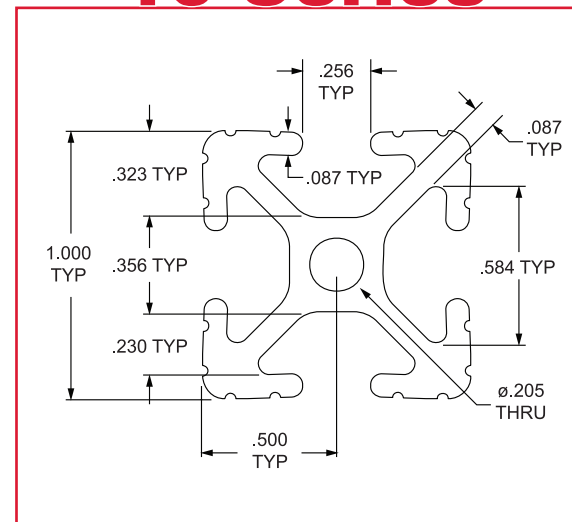

Series Identification Chart

Series	Root Profile	Key Dimension	Primary Tap Size	Hole to Hole	Centerline to Outside	Slot Width	No. of Profiles
10	1010	1.00"	1/4-20	1.00"	0.50"	6mm	22
15	1515	1.50"	5/16-18	1.50"	0.75"	8mm	35
20	20-2020	20mm	M5	20mm	10mm	5mm	3
25	25-2525	25mm	M6	25mm	12.5mm	6mm	12
30	30-3030	30mm	M8	30mm	15mm	8mm	8
40	40-4040	40mm	M8	40mm	20mm	8mm	24
45	45-4545	45mm	M12	45mm	22.5mm	10mm	4
QF	9000	1.00"	n/a	n/a	0.50"	n/a	7
RT	9700	1.50"	n/a	n/a	0.75"	n/a	7

FRACTIONAL | 1.0 inch • 1.5 inch

METRIC | 20 mm • 25 mm • 30 mm • 40 mm • 45 mm

10 Series