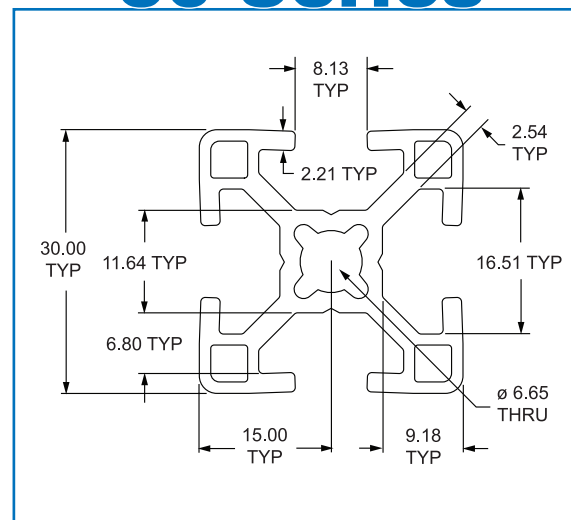

Series Identification Chart

Series	Root Profile	Key Dimension	Primary Tap Size	Hole to Hole	Centerline to Outside	Slot Width	No. of Profiles
10	1010	1.00"	1/4-20	1.00"	0.50"	6mm	22
15	1515	1.50"	5/16-18	1.50"	0.75"	8mm	35
20	20-2020	20mm	M5	20mm	10mm	5mm	3
25	25-2525	25mm	M6	25mm	12.5mm	6mm	12
30	30-3030	30mm	M8	30mm	15mm	8mm	8
40	40-4040	40mm	M8	40mm	20mm	8mm	24
45	45-4545	45mm	M12	45mm	22.5mm	10mm	4
QF	9000	1.00"	n/a	n/a	0.50"	n/a	7
RT	9700	1.50"	n/a	n/a	0.75"	n/a	7

FRACTIONAL | 1.0 inch • 1.5 inch

METRIC | 20 mm • 25 mm • 30 mm • 40 mm • 45 mm

10 Series

15 Series

20 Series

25 Series

30 Series

40 Series

45 Series

Copyright © 2021 Neff Power, Inc., 80/20®, Inc. All Rights Reserved.

Arizona Office Location

1 E. Deer Valley Dr., Suite 207, Phoenix, AZ 85027
Ph: (480) 566-6424 • Toll Free: 1-855-480-8020

Kansas Office Location

15335 W. 95th Str. Bldg 5A, Lenexa, KS 66219
Ph: (855) 727-6200 • Toll Free: 1-855-880-8020

Missouri Headquarters

675 Spirit Valley Central Dr., Chesterfield, MO 63005
Ph: (314) 298-2300 • Toll Free: 1-855-727-6200

Texas Office Location

4557 Westgrove, Addison, TX 75001
Toll Free: 1-844-817-8020

Authorized Distributor of

80/20® Inc.