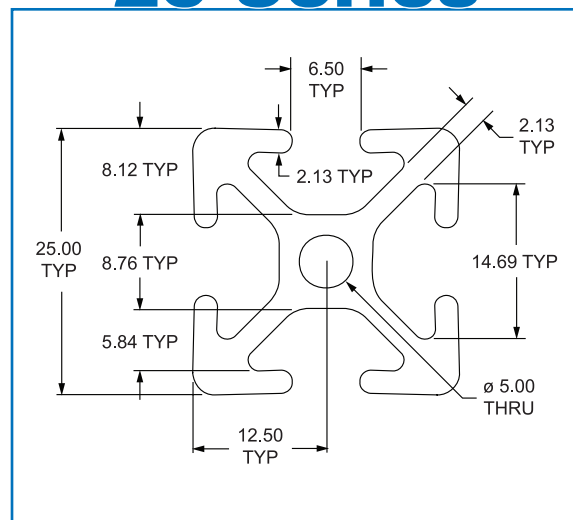

Series Identification Chart

Series	Root Profile	Key Dimension	Primary Tap Size	Hole to Hole	Centerline to Outside	Slot Width	No. of Profiles
10	1010	1.00"	1/4-20	1.00"	0.50"	6mm	22
15	1515	1.50"	5/16-18	1.50"	0.75"	8mm	35
20	20-2020	20mm	M5	20mm	10mm	5mm	3
25	25-2525	25mm	M6	25mm	12.5mm	6mm	12
30	30-3030	30mm	M8	30mm	15mm	8mm	8
40	40-4040	40mm	M8	40mm	20mm	8mm	24
45	45-4545	45mm	M12	45mm	22.5mm	10mm	4
QF	9000	1.00"	n/a	n/a	0.50"	n/a	7
RT	9700	1.50"	n/a	n/a	0.75"	n/a	7

FRACTIONAL | 1.0 inch • 1.5 inch

METRIC | 20 mm • 25 mm • 30 mm • 40 mm • 45 mm

10 Series

15 Series

20 Series

25 Series

30 Series

40 Series

45 Series

Copyright © 2021 Neff Power, Inc., 80/20®, Inc. All Rights Reserved.

Arizona Office Location

1 E. Deer Valley Dr., Suite 207, Phoenix, AZ 85027
Ph: (480) 566-6424 • Toll Free: 1-855-480-8020

Kansas Office Location

15335 W. 95th Str. Bldg 5A, Lenexa, KS 66219
Ph: (855) 727-6200 • Toll Free: 1-855-880-8020

Missouri Headquarters

675 Spirit Valley Central Dr., Chesterfield, MO 63005
Ph: (314) 298-2300 • Toll Free: 1-855-727-6200

Texas Office Location

4557 Westgrove, Addison, TX 75001
Toll Free: 1-844-817-8020

Authorized Distributor of

80/20® Inc.