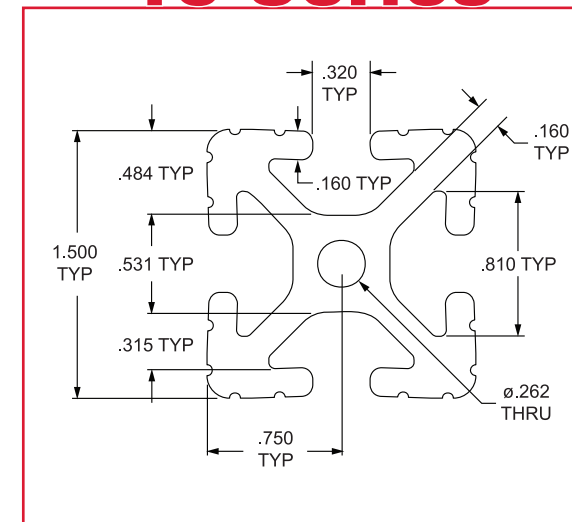

Series Identification Chart

Series	Root Profile	Key Dimension	Primary Tap Size	Hole to Hole	Centerline to Outside	Slot Width	No. of Profiles
10	1010	1.00"	1/4-20	1.00"	0.50"	6mm	22
15	1515	1.50"	5/16-18	1.50"	0.75"	8mm	35
20	20-2020	20mm	M5	20mm	10mm	5mm	3
25	25-2525	25mm	M6	25mm	12.5mm	6mm	12
30	30-3030	30mm	M8	30mm	15mm	8mm	8
40	40-4040	40mm	M8	40mm	20mm	8mm	24
45	45-4545	45mm	M12	45mm	22.5mm	10mm	4
QF	9000	1.00"	n/a	n/a	0.50"	n/a	7
RT	9700	1.50"	n/a	n/a	0.75"	n/a	7

FRACTIONAL | 1.0 inch • 1.5 inch

METRIC | 20 mm • 25 mm • 30 mm • 40 mm • 45 mm

10 Series

15 Series

20 Series

25 Series

30 Series

40 Series

45 Series

Copyright © 2021 Neff Power, Inc., 80/20®, Inc. All Rights Reserved.

Arizona Office Location

1 E. Deer Valley Dr., Suite 207, Phoenix, AZ 85027
Ph: (480) 566-6424 • Toll Free: 1-855-480-8020

Kansas Office Location

15335 W. 95th Str. Bldg 5A, Lenexa, KS 66219
Ph: (855) 727-6200 • Toll Free: 1-855-880-8020

Missouri Headquarters

675 Spirit Valley Central Dr., Chesterfield, MO 63005
Ph: (314) 298-2300 • Toll Free: 1-855-727-6200

Texas Office Location

4557 Westgrove, Addison, TX 75001
Toll Free: 1-844-817-8020

Authorized Distributor of

80/20® Inc.