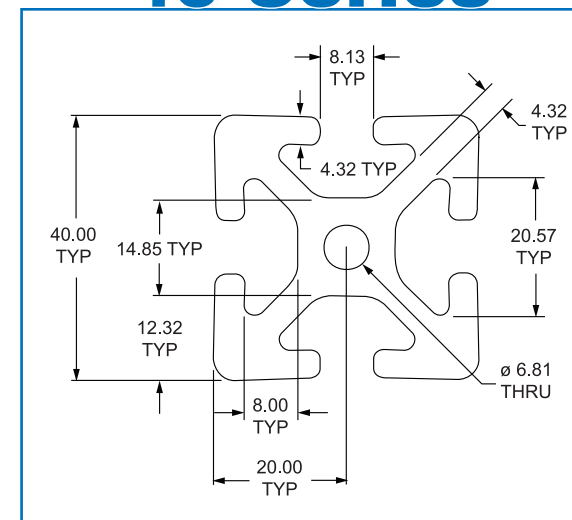

Series Identification Chart

Series	Root Profile	Key Dimension	Primary Tap Size	Hole to Hole	Centerline to Outside	Slot Width	No. of Profiles
10	1010	1.00"	1/4-20	1.00"	0.50"	6mm	22
15	1515	1.50"	5/16-18	1.50"	0.75"	8mm	35
20	20-2020	20mm	M5	20mm	10mm	5mm	3
25	25-2525	25mm	M6	25mm	12.5mm	6mm	12
30	30-3030	30mm	M8	30mm	15mm	8mm	8
40	40-4040	40mm	M8	40mm	20mm	8mm	24
45	45-4545	45mm	M12	45mm	22.5mm	10mm	4
QF	9000	1.00"	n/a	n/a	0.50"	n/a	7
RT	9700	1.50"	n/a	n/a	0.75"	n/a	7

FRACTIONAL | 1.0 inch • 1.5 inch

METRIC | 20 mm • 25 mm • 30 mm • 40 mm • 45 mm

10 Series

15 Series

20 Series

25 Series

30 Series

40 Series

45 Series

Copyright © 2021 Neff Power, Inc., 80/20®, Inc. All Rights Reserved.

Arizona Office Location

1 E. Deer Valley Dr., Suite 207, Phoenix, AZ 85027
Ph: (480) 566-6424 • Toll Free: 1-855-480-8020

Kansas Office Location

15335 W. 95th Str. Bldg 5A, Lenexa, KS 66219
Ph: (855) 727-6200 • Toll Free: 1-855-880-8020

Missouri Headquarters

675 Spirit Valley Central Dr., Chesterfield, MO 63005
Ph: (314) 298-2300 • Toll Free: 1-855-727-6200

Texas Office Location

4557 Westgrove, Addison, TX 75001
Toll Free: 1-844-817-8020

Authorized Distributor of

80/20® Inc.