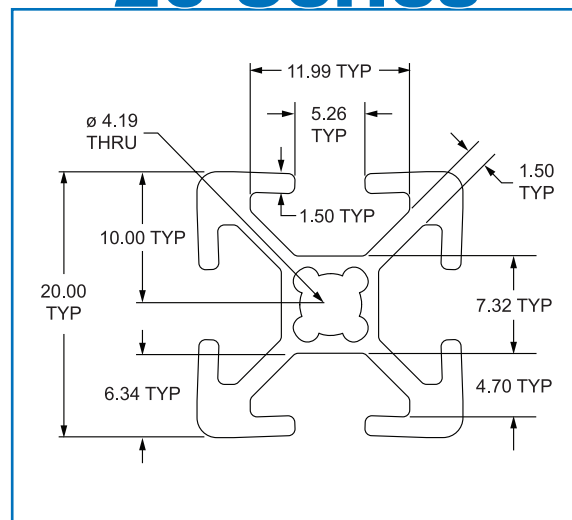

Series Identification Chart

Series	Root Profile	Key Dimension	Primary Tap Size	Hole to Hole	Centerline to Outside	Slot Width	No. of Profiles
10	1010	1.00"	1/4-20	1.00"	0.50"	6mm	22
15	1515	1.50"	5/16-18	1.50"	0.75"	8mm	35
20	20-2020	20mm	M5	20mm	10mm	5mm	3
25	25-2525	25mm	M6	25mm	12.5mm	6mm	12
30	30-3030	30mm	M8	30mm	15mm	8mm	8
40	40-4040	40mm	M8	40mm	20mm	8mm	24
45	45-4545	45mm	M12	45mm	22.5mm	10mm	4
QF	9000	1.00"	n/a	n/a	0.50"	n/a	7
RT	9700	1.50"	n/a	n/a	0.75"	n/a	7

FRACTIONAL | 1.0 inch • 1.5 inch

METRIC | 20 mm • 25 mm • 30 mm • 40 mm • 45 mm

10 Series

15 Series

20 Series

25 Series

30 Series

40 Series

45 Series

Copyright © 2021 Neff Power, Inc., 80/20®, Inc. All Rights Reserved.

Arizona Office Location

1 E. Deer Valley Dr., Suite 207, Phoenix, AZ 85027
Ph: (480) 566-6424 • Toll Free: 1-855-480-8020

Kansas Office Location

15335 W. 95th Str. Bldg 5A, Lenexa, KS 66219
Ph: (855) 727-6200 • Toll Free: 1-855-880-8020

Missouri Headquarters

675 Spirit Valley Central Dr., Chesterfield, MO 63005
Ph: (314) 298-2300 • Toll Free: 1-855-727-6200

Texas Office Location

4557 Westgrove, Addison, TX 75001
Toll Free: 1-844-817-8020

Authorized Distributor of

80/20® Inc.