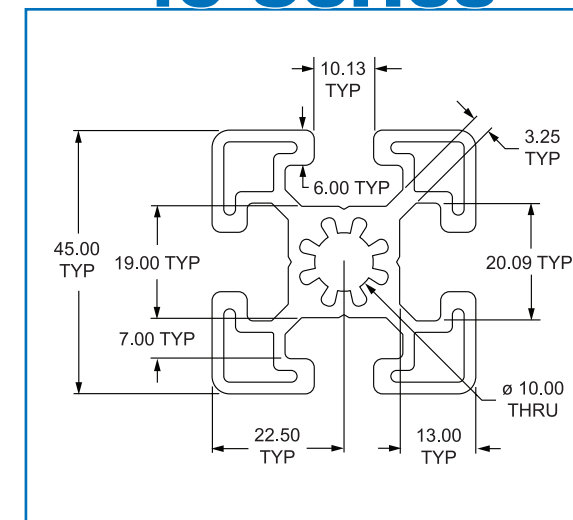

45 Series

Copyright © 2021 Neff Power, Inc., 80/20®, Inc. All Rights Reserved.

Arizona Office Location

1 E. Deer Valley Dr., Suite 207, Phoenix, AZ 85027
Ph: (480) 566-6424 • Toll Free: 1-855-480-8020

Kansas Office Location

15335 W. 95th Str. Bldg 5A, Lenexa, KS 66219
Ph: (855) 727-6200 • Toll Free: 1-855-880-8020

Missouri Headquarters

675 Spirit Valley Central Dr., Chesterfield, MO 63005
Ph: (314) 298-2300 • Toll Free: 1-855-727-6200

Texas Office Location

4557 Westgrove, Addison, TX 75001
Toll Free: 1-844-817-8020

Authorized Distributor of

80/20® Inc.